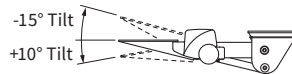

Keyboard arm:

- System includes 3170 Pinnacle 2 keyboard arm
- Adjusts from flush to 6" below work surface
- No knob/no lever Lift-n-Lock height adjustment
- 25° tilt range: -15° +10°
- ThinGlide™ maintenance-free ball bearing track
- 360° arm swivel at track
- Fully stores on 22" track
- Exceeds front of track 5" on 17" track
- Positive Tilt Lockout Kit sold separately

Desk compatibility

Dimensions

Banana-Board System

Track Length	Model #	Quick Ship
17"	2128-17	
22"	2128-22	●

Accessories:

Mouse Palm Support	2120-25
Positive Tilt Lockout Kit	3170-P2NPT
Corner Diagonal for 90°	179ACD