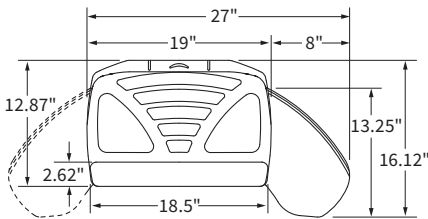

Keyboard arm:

- System includes 3170 Pinnacle 2 keyboard arm
- Adjusts from flush to 6" below work surface
- No knob/no lever Lift-n-Lock height adjustment
- 25° tilt range: -15° +10°
- ThinGlide™ maintenance-free ball bearing track
- 360° arm swivel at track
- Fully stores on 22" track
- Exceeds front of track 5" on 17" track
- Positive Tilt Lockout Kit sold separately

Desk compatibility

Dimensions

Banana-Board System

Track Length	Model #	Quick Ship
17"	2128-17	
22"	2128-22	●

Accessories:

Mouse Palm Support	2120-25
Positive Tilt Lockout Kit	3170-P2NPT
Corner Diagonal for 90°	179ACD