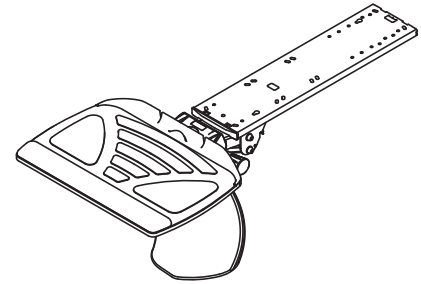

The Pinnacle 2 Arm includes a ball bearing track for years of maintenance-free use.

BANANA-BOARD®

Products listed on this page are available through GSA Contract GS-28F-0030S SIN #711-2 (Schedule 71)

Banana-Board System

Keyboard platform:

- Non-skid keyboard pads
- Built In document holder
- Integrated cable management
- Memory foam palm support
- Available in black

Mouse surface:

- Sliding reversible mouse surface
- Integrated Mouse-Trap
- Mouse palm support sold separately

Keyboard arm:

- System includes 3170 Pinnacle 2 keyboard arm
- Adjusts from flush to 6" below work surface
- No knob/no lever Lift-n-Lock height adjustment
- 25° tilt range: -15° +10°
- ThinGlide™ maintenance-free ball bearing track
- 360° arm swivel at track
- Fully stores on 22" track
- Exceeds front of track 5" on 17" track
- Positive Tilt Lockout Kit sold separately