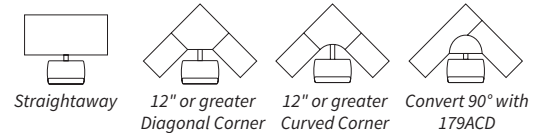

Desk compatibility