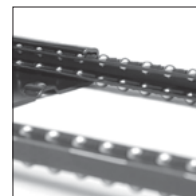

The Pinnacle 2 Arm includes a ball bearing track for years of maintenance-free use.