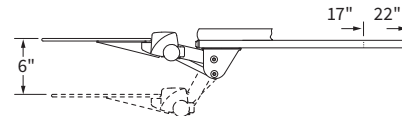

Keyboard arm:

- System includes 3170 Pinnacle 2 keyboard arm
- Adjusts from flush to 6" below work surface
- No knob/no lever Lift-n-Lock height adjustment
- 25° tilt range: -15° +10°
- ThinGlide™ maintenance-free ball bearing track
- 360° arm swivel at track
- Fully stores on 22" track
- Exceeds front of track 5" on 17" track
- Positive Tilt Lockout Kit sold separately

Desk compatibility

Dimensions

Banana-Board System

Track Length	Model #	Quick Ship
17"	2128-17	
22"	2128-22	●

Accessories:

Mouse Palm Support	2120-25
Positive Tilt Lockout Kit	3170-P2NPT
Corner Diagonal for 90°	179ACD