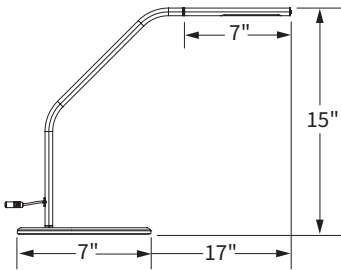

Dimensions

Horizontal and vertical reach

Fixture rotation

Photometrics

Source at 15"

Fundamentals 2 LED Desk Light

Luminaire with Table Base

- Foot Candle Power (@ 15"): **158 fc**
- Light Output (Lumens): **338 lm**
- Power Consumption (Wattage): **4.1 W**
- Lumens Per Watt: **82 lm/W**
- Photometric Performance: **See Chart**
- Light Color Temperature (CCT): **3200 K**
- Color Rendering Index (CRI): **83 CRI**
- Fixture Dimensions: **W: 7.5" × H: 14.83" × D: 16.0"**