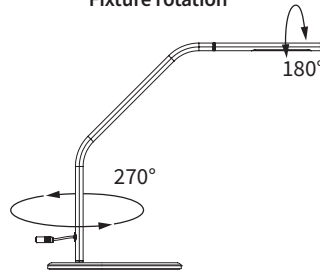

The touch sensitive switch reacts to the lightest touch and dims to the desired brightness.

The 180° swiveling head directs light and reduces glare.

FUNDAMENTALS 2 LED DESK LIGHT

Specifications:

- High energy efficiency LEDs
- Compact, space saving design
- Simple single button touch on/off and dimming controls
- Dimmable from 100% – 15%
- Swivel head for directional work surface illumination
- UL Certified, Energy Star Compliant Luminaires V1.2
- 50,000+ hour life LEDs (L70 rating)
- 5 year fixture warranty
- Available in silver
- Table base & 12 W transformer included
 - 24 V, 0.5 A, Class 2 transformer: 3" × 1.125" × 1.75"
 - Two prong plug on 6 foot cord

Dimensions

Horizontal and vertical reach

Fixture rotation

Photometrics

Source at 15"

Fundamentals 2 LED Desk Light

Luminaire with Table Base

- Foot Candle Power (@ 15"): **158 fc**
- Light Output (Lumens): **338 lm**
- Power Consumption (Wattage): **4.1 W**
- Lumens Per Watt: **82 lm/W**
- Photometric Performance: **See Chart**
- Light Color Temperature (CCT): **3200 K**
- Color Rendering Index (CRI): **83 CRI**
- Fixture Dimensions: **W: 7.5" × H: 14.83" × D: 16.0"**