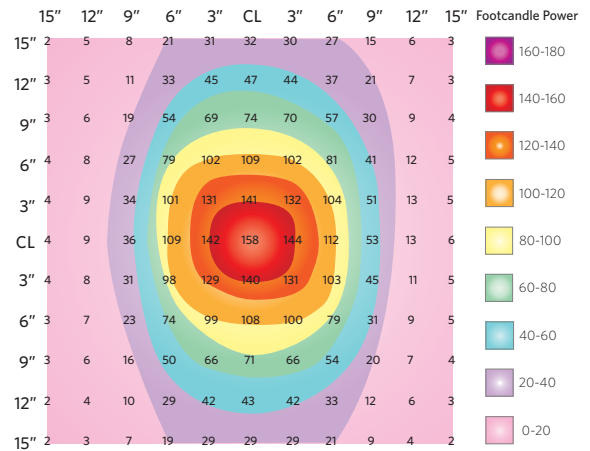

Dimensions

Horizontal and vertical reach

Fixture rotation

Photometrics

Source at 15"

Fundamentals 2 LED Desk Light

Luminaire with Table Base

- Foot Candle Power (@ 15"): **158 fc**
- Light Output (Lumens): **338 lm**
- Power Consumption (Wattage): **4.1 W**
- Lumens Per Watt: **82 lm/W**
- Photometric Performance: **See Chart**
- Light Color Temperature (CCT): **3200 K**
- Color Rendering Index (CRI): **83 CRI**
- Fixture Dimensions: **W: 7.5" × H: 14.83" × D: 16.0"**