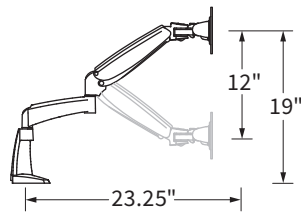

Products listed on this page are available through GSA Contract GS-28F-0030S SIN #711-2 (Schedule 71).

	Mounting	Color	Model #
 <ul style="list-style-type: none"> • Supports: One 18 - 42 lb. monitor • Maximum Monitor Height: 12.5" (Full Range of motion) • Vertical Articulation: 12" • Forward Reach: 23.25" • Collapsible: Down to 4" • Tilt range: 160° (+70°/-90°) • Pivot: 180° (+/-90°) • Rotation: 90° (preset with set screw) • Monitor Pattern: Standard VESA (75 mm & 100 mm) • Mounts: C-Clamp & Grommet Included • Available Colors: Silver or Graphite • Warranty: 10 Year 	C-Clamp & Grommet Mount	Silver	PA3000-S
		Graphite	PA3000-B

Specifications

Horizontal and vertical reach

Tilt and rotation

Stowed depth

Mounting clearance

Optional Accessories

Poise-Twin Monitor Bracket

- Converts Poise-Heavy Duty to support two monitors
- Supports: Two 7-18 lb. monitors
- Maximum monitor width: 24.5"
- Available in Graphite only

Model #
PATWIN-B-EXT

Quick Release Adaptor

- Adaptor attaches to monitor VESA mount for quick release
- Fits standard VESA 75 mm and 100 mm mount patterns
- Order one adaptor for each monitor
- Dimensions 4.5" W x 4.5" H x .5" D