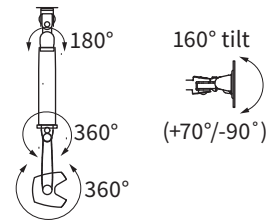

Products listed on this page are available through GSA Contract GS-28F-0030S SIN #711-2 (Schedule 71).

	Mounting	Color	Model #
 <ul style="list-style-type: none"> • Supports: One 18 - 42 lb. monitor • Maximum Monitor Height: 12.5" (Full Range of motion) • Vertical Articulation: 12" • Forward Reach: 23.25" • Collapsible: Down to 4" • Tilt range: 160° (+70°/-90°) • Pivot: 180° (+/-90°) • Rotation: 90° (preset with set screw) • Monitor Pattern: Standard VESA (75 mm & 100 mm) • Mounts: C-Clamp & Grommet Included • Available Colors: Silver or Graphite • Warranty: 10 Year 	C-Clamp & Grommet Mount	Silver	PA3000-S
		Graphite	PA3000-B

Specifications

Horizontal and vertical reach

Tilt and rotation

Stowed depth

Mounting clearance

Optional Accessories

Poise-Twin Monitor Bracket

- Converts Poise-Heavy Duty to support two monitors
- Supports: Two 7-18 lb. monitors
- Maximum monitor width: 24.5"
- Available in Graphite only

Model #
PATWIN-B-EXT

Quick Release Adaptor

- Adaptor attaches to monitor VESA mount for quick release
- Fits standard VESA 75 mm and 100 mm mount patterns
- Order one adaptor for each monitor
- Dimensions 4.5" W x 4.5" H x .5" D