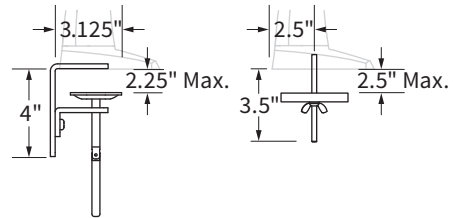

Products listed on this page are available through GSA Contract GS-28F-0030S SIN #711-2 (Schedule 71).

	Mounting	Color	Model #
 <ul style="list-style-type: none"> • Supports: One 18 - 42 lb. monitor • Maximum Monitor Height: 12.5" (Full Range of motion) • Vertical Articulation: 12" • Forward Reach: 23.25" • Collapsible: Down to 4" • Tilt range: 160° (+70°/-90°) • Pivot: 180° (+/-90°) • Rotation: 90° (preset with set screw) • Monitor Pattern: Standard VESA (75 mm & 100 mm) • Mounts: C-Clamp & Grommet Included • Available Colors: Silver or Graphite • Warranty: 10 Year 	C-Clamp & Grommet Mount	Silver	PA3000-S
		Graphite	PA3000-B

Specifications

Horizontal and vertical reach

Tilt and rotation

Stowed depth

Mounting clearance

Optional Accessories

Poise-Twin Monitor Bracket

- Converts Poise-Heavy Duty to support two monitors
- Supports: Two 7-18 lb. monitors
- Maximum monitor width: 24.5"
- Available in Graphite only

Model #
PATWIN-B-EXT

Quick Release Adaptor

- Adaptor attaches to monitor VESA mount for quick release
- Fits standard VESA 75 mm and 100 mm mount patterns
- Order one adaptor for each monitor
- Dimensions 4.5" W x 4.5" H x .5" D