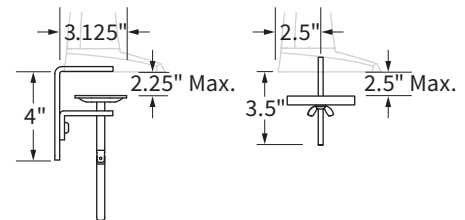

Stowed depth

Mounting clearance