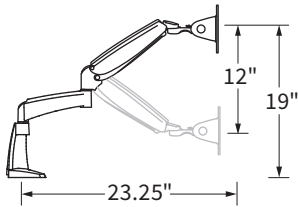

Specifications

Horizontal and vertical reach