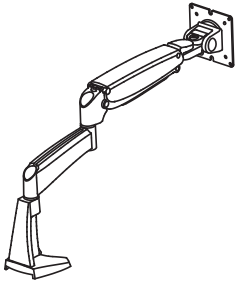

## SMOOTH & VERSATILE

The Poise monitor arm is designed to support heavier monitors weighing from 8–22 pounds. Poise features a pneumatic strut, precision machined couplings, and sturdy mounting options all designed to create smooth lift, maximum stability and easy adjustability.

Poise is available in two contemporary finishes and comes standard with coordinated C-Clamp and Grommet mounts. A variety of optional mounts for more unique installations, an extension arm for added reach, and a quick release adapter can also be purchased separately.

# POISE

- Supports: One 8–22 lb. monitor
- Maximum monitor height: 12.5" (full range of motion)
- Vertical articulation: 12"
- Forward reach: 23.25"
- Collapsible: Down to 4"
- Tilt range: 160° (+70°/-90°)
- Pivot: 180° (+/-90°)
- Rotation: 360° (portrait to landscape)
- Monitor pattern: Standard VESA (75 mm & 100 mm)
- Mounting options: C-clamp & Grommet, Wall, Slatwall & Tool Bar
- Optional extension arm: +7" to forward reach for corner applications
- Available colors: Silver or Graphite
- Warranty: 10 year