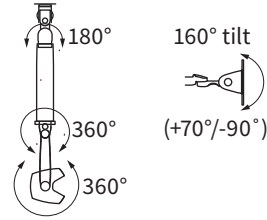

Tilt and rotation