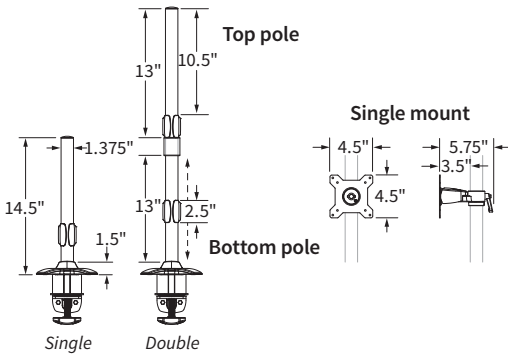

Dimensions

Pole mounting