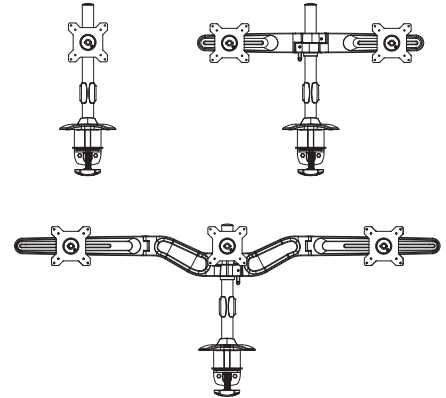

## SIMPLE & SCALABLE

The Sequoia monitor stand was designed to support from 1 to 6 monitors each weighing 1-16 pounds. The system features a C-Clamp or grommet mounted pole that enables users to quickly and easily expand or reduce the number of monitors being used. Create one of 9 different configurations by simply adding pole lengths or arms that can be purchased separately as needed.

Every Sequoia part comes with a 10 year warranty ensuring years of scalability and reliability.

*Modular design available in two heights and three widths for maximum flexibility.*

*Sequoia's height range enables portrait orientation for many monitor sizes.*

### Specifications

- Supports: One to six 1–16 lb. monitors
- Maximum monitor height: single row of monitors: 25", two rows of monitors: 13.25"
- Maximum monitor width: 23"
- Articulation range: Fixed
- Forward reach: Fixed
- Collapsible: Fixed
- Monitor tilt: 40° (+/-20°)
- Monitor pivot: 40° (+/-20°)
- Monitor rotation: 180° (portrait to landscape)
- Monitor mounting pattern: Standard VESA (75 mm & 100 mm)
- Mounts: C-Clamp or grommet
- Available colors: Silver
- Warranty: 10 year

### Dimensions