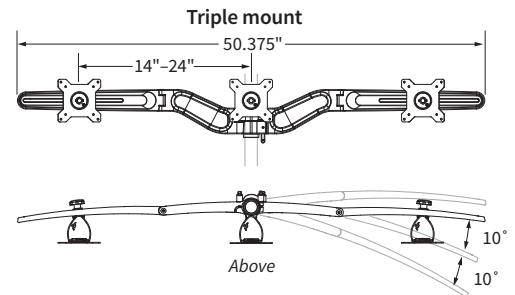

## SIMPLE & SCALABLE

The Sequoia monitor stand was designed to support from 1 to 6 monitors each weighing 1-16 pounds. The system features a C-Clamp or grommet mounted pole that enables users to quickly and easily expand or reduce the number of monitors being used. Create one of 9 different configurations by simply adding pole lengths or arms that can be purchased separately as needed.

### Specifications

- Supports: One to six 1–16 lb. monitors
- Maximum monitor height: single row of monitors: 25", two rows of monitors: 13.25"
- Maximum monitor width: 23"
- Articulation range: Fixed
- Forward reach: Fixed
- Collapsible: Fixed
- Monitor tilt: 40° (+/-20°)
- Monitor pivot: 40° (+/-20°)
- Monitor rotation: 180° (portrait to landscape)
- Monitor mounting pattern: Standard VESA (75 mm & 100 mm)
- Mounts: C-Clamp or grommet
- Available colors: Silver
- Warranty: 10 year

### Dimensions

#### Pole range

	Center of monitor mount to desktop			
	Bottom pole		Top pole	
	Min.*	Max.*	Min.*	Max.*
Triple	5.875"	14.125"	21.375"	28.75"
Double	4.875"	12"	19.125"	27.125"
Single	4.5"	13.5"	18.625"	27.875"