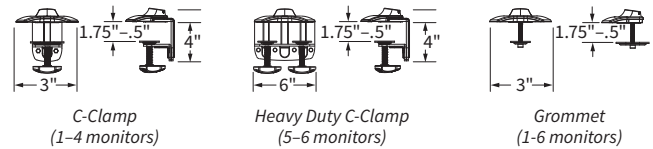

Mounting options