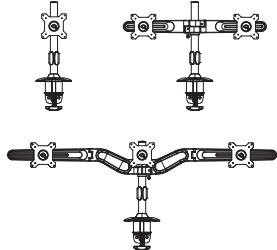

Sequoia Monitor Stands

Number of monitors	Orientation	Mounting	Model #	Weight	List	Quick Ship
1	Single	C-Clamp	SQ-101-S-SC	6	$221	●
		Grommet	SQ-101-S-SG	5	$198	
2	Side by Side	C-Clamp	SQ-202-S-SC	11	$350	●
		Grommet	SQ-202-S-SG	9	$327	
3	Side by Side	C-Clamp	SQ-303-S-SC	13	$586	●
		Grommet	SQ-303-S-SG	12	$563	
4	2 over 2	C-Clamp	SQ-422-S-SC	21	$643	
		Grommet	SQ-422-S-SG	19	$620	
6	3 over 3	C-Clamp	SQ-633-S-HC	24	$1,145	
		Grommet	SQ-633-S-SG	21	$1,085