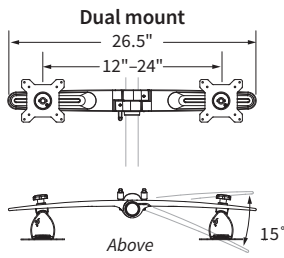

## SIMPLE & SCALABLE

The Sequoia monitor stand was designed to support from 1 to 6 monitors each weighing 1-16 pounds. The system features a C-Clamp or grommet mounted pole that enables users to quickly and easily expand or reduce the number of monitors being used. Create one of 9 different configurations by simply adding pole lengths or arms that can be purchased separately as needed.

### Specifications

- Supports: One to six 1–16 lb. monitors
- Maximum monitor height: single row of monitors: 25", two rows of monitors: 13.25"
- Maximum monitor width: 23"
- Articulation range: Fixed
- Forward reach: Fixed
- Collapsible: Fixed
- Monitor tilt: 40° (+/-20°)
- Monitor pivot: 40° (+/-20°)
- Monitor rotation: 180° (portrait to landscape)
- Monitor mounting pattern: Standard VESA (75 mm & 100 mm)
- Mounts: C-Clamp or grommet
- Available colors: Silver
- Warranty: 10 year

### Dimensions

#### Pole range

	Center of monitor mount to desktop			
	Bottom pole		Top pole	
	Min.*	Max.*	Min.*	Max.*
Triple	5.875"	14.125"	21.375"	28.75"
Double	4.875"	12"	19.125"	27.125"
Single	4.5"	13.5"	18.625"	27.875"