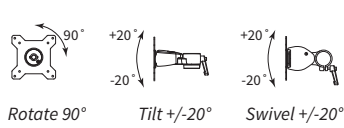

Mount adjustability