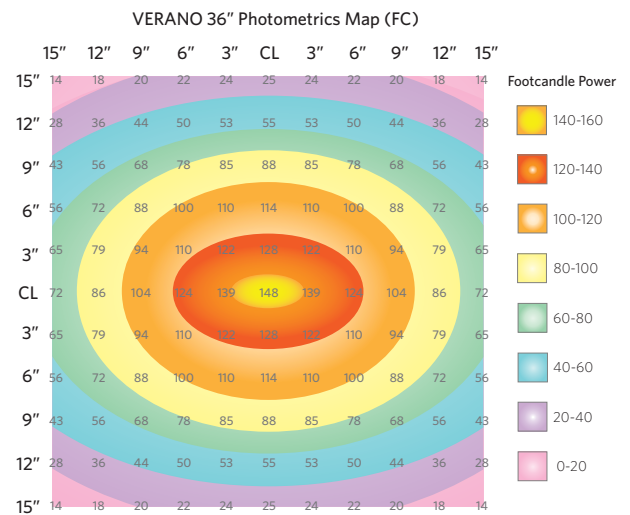

VERANO™ LED UNDER-CABINET LIGHT

Specifications

Verano, 24" Parent & Child

Foot candle power (@ 18"): **109 fc**
 Light output (lumens): **325 lm**
 Power consumption (wattage): **12.3 W**
 Lumens per watt: **26 lm/W**
 Photometric performance: **See chart**
 Light color temperature (CCT): **3300 K**
 Color Rendering Index (CRI): **97 CRI**
 Fixture dimensions: **W: 19.25" × H: 1.125" × D: 1.0"**
 Recommended installation: **24" cabinets**

Photometrics

Source at 18"

Verano 36" Parent & Child

Foot candle power (@ 18"): **148 fc**
 Light output (lumens): **513 lm**
 Power consumption (wattage): **15.6 W**
 Lumens per watt: **32 lm/W**
 Photometric performance: **See chart**
 Light color temperature (CCT): **3300 K**
 Color Rendering Index (CRI): **97 CRI**
 Fixture dimensions: **W: 27.375" × H: 1.125" × D: 1.0"**
 Recommended installation: **36" cabinets**

Verano 48" Parent & Child

Foot candle power (@ 18"): **155 fc**
 Light output (lumens): **677 lm**
 Power consumption (wattage): **22.3 W**
 Lumens per watt: **30 lm/W**
 Photometric performance: **See chart**
 Light color temperature (CCT): **3300 K**
 Color Rendering Index (CRI): **97 CRI**
 Fixture dimensions: **W: 35.375" × H: 1.125" × D: 1.0"**
 Recommended installation: **48" cabinets**