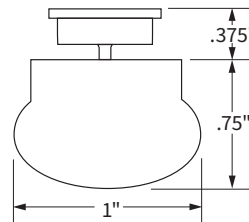

Verano LED Under-Cabinet Light

Specifications

- Bright white light output - 3300 K, 97 CRI
- Easy to install rotation mount kit (+/- 30°)
- Expandable design, link up to 108" of nominal fixture length
- Push button on/off control
- Individual daisy chain control
- UL listed, cUL listed
- 50,000+ hour life LEDs (L70 rating)
- 5 year warranty
- Available in silver or charcoal
- 48 W transformer included:
 - 12 V, 4 A, Class 2 transformer: 4.625" × 4.5" × 1.5"
 - Two prong plug on 5 foot cord connects to 54" cord with barrel connector plug to fixture

Dimensions

Lengths

Height & width Including rotating mount

Rotation

Daisy chain configuration examples

Support up to 108" of nominal fixture length

48" Parent or Child/Jumper	36" Parent or Child/Jumper	24" Parent or Child/Jumper	Maximum Fixtures Per Daisy Chain
2			2
1	1		2
1		2	3
	3		3
	2	1	3
	1	3	4
		4	4
	1	3	4
	1	2	3

Photometrics

Source at 18"

Verano 36" Parent & Child

Foot candle power (@ 18"): **148 fc**
 Light output (lumens): **513 lm**
 Power consumption (wattage): **15.6 W**
 Lumens per watt: **32 lm/W**
 Photometric performance: **See chart**
 Light color temperature (CCT): **3300 K**
 Color Rendering Index (CRI): **97 CRI**
 Fixture dimensions: **W: 27.375" × H: 1.125" × D: 1.0"**
 Recommended installation: **36" cabinets**

Verano 48" Parent & Child

Foot candle power (@ 18"): **155 fc**
 Light output (lumens): **677 lm**
 Power consumption (wattage): **22.3 W**
 Lumens per watt: **30 lm/W**
 Photometric performance: **See chart**
 Light color temperature (CCT): **3300 K**
 Color Rendering Index (CRI): **97 CRI**
 Fixture dimensions: **W: 35.375" × H: 1.125" × D: 1.0"**
 Recommended installation: **48" cabinets**