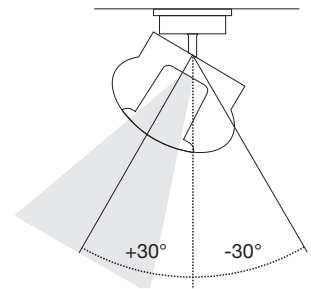

Verano LED Under-Cabinet Light

Specifications

- Bright white light output - 3300 K, 97 CRI
- Easy to install rotation mount kit (+/- 30°)
- Expandable design, link up to 108" of nominal fixture length
- Push button on/off control
- Individual daisy chain control
- UL listed, cUL listed
- 50,000+ hour life LEDs (L70 rating)
- 5 year warranty
- Available in silver or charcoal
- 48 W transformer included:
 - 12 V, 4 A, Class 2 transformer: 4.625" × 4.5" × 1.5"
 - Two prong plug on 5 foot cord connects to 54" cord with barrel connector plug to fixture

Dimensions

Lengths

Height & width Including rotating mount

Rotation

Daisy chain configuration examples

Support up to 108" of nominal fixture length

48" Parent or Child/Jumper	36" Parent or Child/Jumper	24" Parent or Child/Jumper	Maximum Fixtures Per Daisy Chain
2			2
1	1		2
1		2	3
	3		3
	2	1	3
	1	3	4
		4	4
	1	3	4
	1	2	3

Photometrics

Source at 18"

Verano 36" Parent & Child

Foot candle power (@ 18"): **148 fc**
 Light output (lumens): **513 lm**
 Power consumption (wattage): **15.6 W**
 Lumens per watt: **32 lm/W**
 Photometric performance: **See chart**
 Light color temperature (CCT): **3300 K**
 Color Rendering Index (CRI): **97 CRI**
 Fixture dimensions: **W: 27.375" × H: 1.125" × D: 1.0"**
 Recommended installation: **36" cabinets**