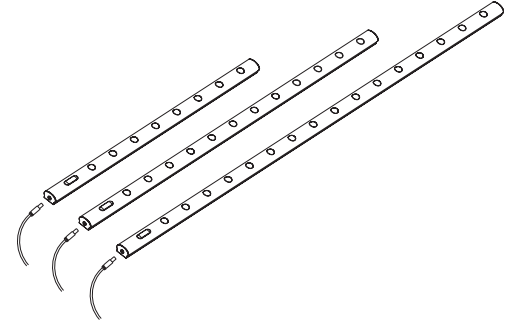

Verano delivers 26–32 lumens per watt depending on the fixture length and is available in a variety of stand-alone or daisy chain configurations. The easy to adjust mounting system makes it possible to quickly rotate the light to illuminate areas and reduce glare as needed.

Verano LED Under-Cabinet Light

Specifications

- Bright white light output - 3300 K, 97 CRI
- Easy to install rotation mount kit (+/- 30°)
- Expandable design, link up to 108" of nominal fixture length
- Push button on/off control
- Individual daisy chain control
- UL listed, cUL listed
- 50,000+ hour life LEDs (L70 rating)
- 5 year warranty
- Available in silver or charcoal
- 48 W transformer included:
 - 12 V, 4 A, Class 2 transformer: 4.625" × 4.5" × 1.5"
 - Two prong plug on 5 foot cord connects to 54" cord with barrel connector plug to fixture

Dimensions

Lengths

Height & width Including rotating mount

Rotation

Daisy chain configuration examples

Support up to 108" of nominal fixture length

48" Parent or Child/Jumper	36" Parent or Child/Jumper	24" Parent or Child/Jumper	Maximum Fixtures Per Daisy Chain
2			2
1	1		2
1		2	3
	3		3
	2	1	3
	1	3	4
		4	4
	1	3	4
	1	2	3

Luminaire

Configuration	Color	Fixture Length	Model #	Quick Ship
Daisy Chain Parent	Silver	24"	VER-24-P-S	●
		36"	VER-36-P-S	●
		48"	VER-48-P-S	●
Charcoal		24"	VER-24-P-C	
		36"	VER-36-P-C	
		48"	VER-48-P-C	
Configuration		Fixture Length	Model #	
Daisy Chain Child/Jumper with 24" cord	Silver	24"	VER-24-J-24-S	
		36"	VER-36-J-24-S	
		48"	VER-48-J-24-S	
Charcoal		24"	VER-24-J-24-C	
		36"	VER-36-J-24-C	
		48"	VER-48-J-24-C	