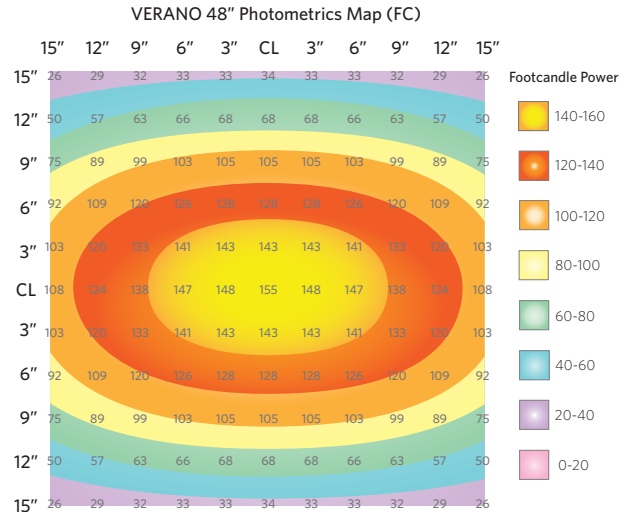

VERANO™ LED UNDER-CABINET LIGHT

Specifications

Verano, 24" Parent & Child

Foot candle power (@ 18"): **109 fc**
 Light output (lumens): **325 lm**
 Power consumption (wattage): **12.3 W**
 Lumens per watt: **26 lm/W**
 Photometric performance: **See chart**
 Light color temperature (CCT): **3300 K**
 Color Rendering Index (CRI): **97 CRI**
 Fixture dimensions: **W: 19.25" × H: 1.125" × D: 1.0"**
 Recommended installation: **24" cabinets**

Photometrics

Source at 18"

Verano 36" Parent & Child

Foot candle power (@ 18"): **148 fc**
 Light output (lumens): **513 lm**
 Power consumption (wattage): **15.6 W**
 Lumens per watt: **32 lm/W**
 Photometric performance: **See chart**
 Light color temperature (CCT): **3300 K**
 Color Rendering Index (CRI): **97 CRI**
 Fixture dimensions: **W: 27.375" × H: 1.125" × D: 1.0"**
 Recommended installation: **36" cabinets**

Verano 48" Parent & Child

Foot candle power (@ 18"): **155 fc**
 Light output (lumens): **677 lm**
 Power consumption (wattage): **22.3 W**
 Lumens per watt: **30 lm/W**
 Photometric performance: **See chart**
 Light color temperature (CCT): **3300 K**
 Color Rendering Index (CRI): **97 CRI**
 Fixture dimensions: **W: 35.375" × H: 1.125" × D: 1.0"**
 Recommended installation: **48" cabinets**