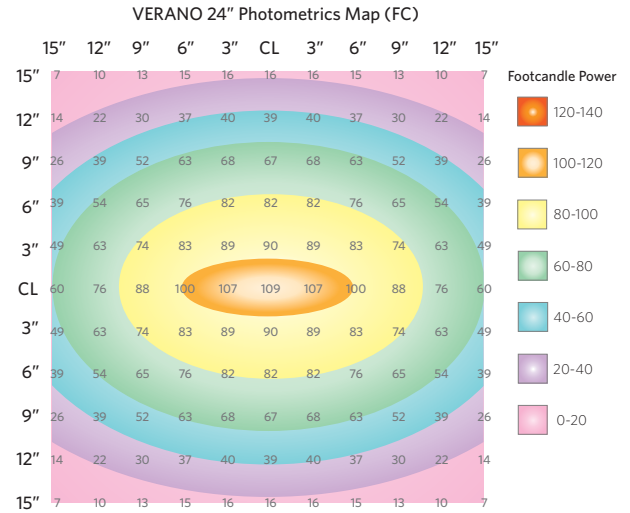

VERANO™ LED UNDER-CABINET LIGHT

Specifications

Verano, 24" Parent & Child

Foot candle power (@ 18"): **109 fc**
 Light output (lumens): **325 lm**
 Power consumption (wattage): **12.3 W**
 Lumens per watt: **26 lm/W**
 Photometric performance: **See chart**
 Light color temperature (CCT): **3300 K**
 Color Rendering Index (CRI): **97 CRI**
 Fixture dimensions: **W: 19.25" × H: 1.125" × D: 1.0"**
 Recommended installation: **24" cabinets**

Photometrics

Source at 18"

Verano 36" Parent & Child

Foot candle power (@ 18"): **148 fc**
 Light output (lumens): **513 lm**
 Power consumption (wattage): **15.6 W**
 Lumens per watt: **32 lm/W**
 Photometric performance: **See chart**
 Light color temperature (CCT): **3300 K**
 Color Rendering Index (CRI): **97 CRI**
 Fixture dimensions: **W: 27.375" × H: 1.125" × D: 1.0"**
 Recommended installation: **36" cabinets**

Verano 48" Parent & Child

Foot candle power (@ 18"): **155 fc**
 Light output (lumens): **677 lm**
 Power consumption (wattage): **22.3 W**
 Lumens per watt: **30 lm/W**
 Photometric performance: **See chart**
 Light color temperature (CCT): **3300 K**
 Color Rendering Index (CRI): **97 CRI**
 Fixture dimensions: **W: 35.375" × H: 1.125" × D: 1.0"**
 Recommended installation: **48" cabinets**