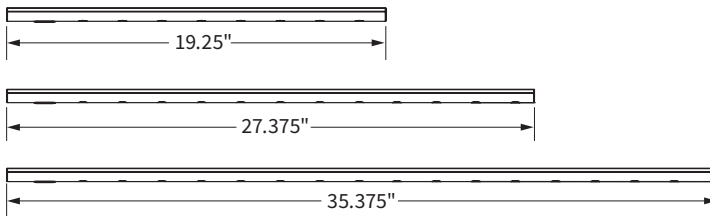

Verano LED Under-Cabinet Light

Specifications

- Bright white light output - 3300 K, 97 CRI
- Easy to install rotation mount kit (+/- 30°)
- Expandable design, link up to 108" of nominal fixture length
- Push button on/off control
- Individual daisy chain control
- UL listed, cUL listed
- 50,000+ hour life LEDs (L70 rating)
- 5 year warranty
- Available in silver or charcoal
- 48 W transformer included:
 - 12 V, 4 A, Class 2 transformer: 4.625" × 4.5" × 1.5"
 - Two prong plug on 5 foot cord connects to 54" cord with barrel connector plug to fixture

Dimensions

Lengths

Height & width Including rotating mount

Rotation

Daisy chain configuration examples

Support up to 108" of nominal fixture length

48" Parent or Child/Jumper	36" Parent or Child/Jumper	24" Parent or Child/Jumper	Maximum Fixtures Per Daisy Chain
2			2
1	1		2
1		2	3
	3		3
	2	1	3
	1	3	4
		4	4
	1	3	4
	1	2	3