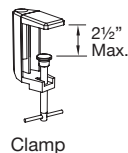

Mounting options:

* Designed for Sierra Tool Bar. Works with many other rail systems.