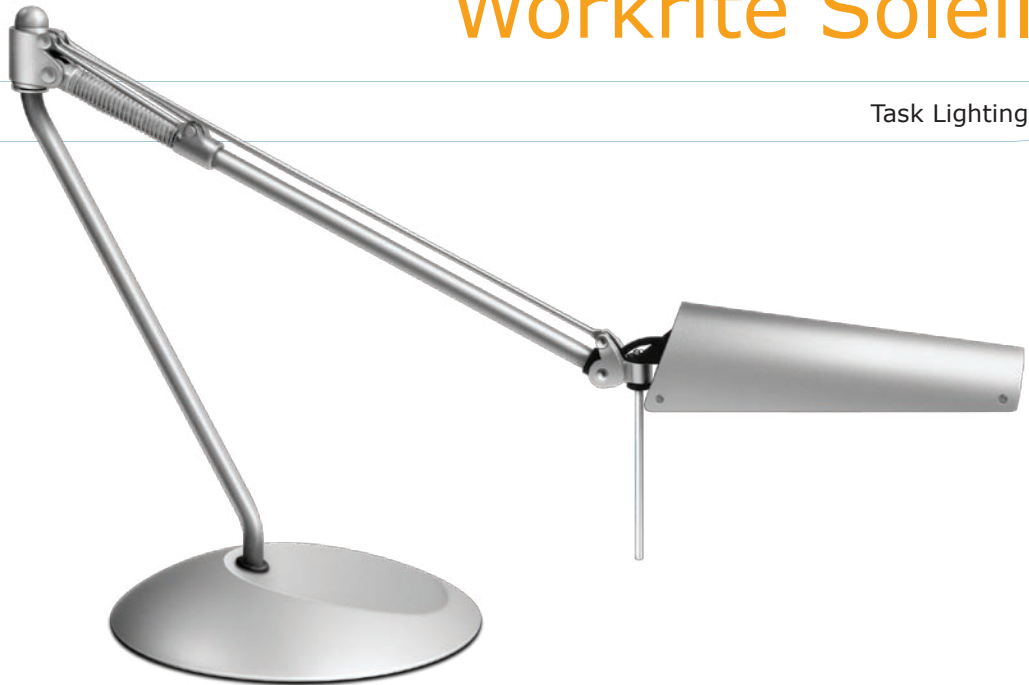

## Workrite Soleil™

Task Lighting

Better light by design with a wide range of adjustments

Green focus with recycled/recyclable materials using only 9 watts

20 year LED life backed by a 10 year fixture warranty

### Illuminate Your Work With Style and Sustainability

The Workrite Soleil LED task light brings elegance and functionality to the workspace. Combining energy efficient LED's with the fluid motion and elegant styling of the arm, the Workrite Soleil represents the next generation of lighting technology.

#### Ergonomic Adjustability

The Workrite Soleil task light features a spring-loaded, self-balancing arm for smooth vertical and lateral adjustments. The shade maintains position to optimize the incident angle of light, thus minimizing glare. Soleil's user-adjustable features include: 14" adjustable height range, 22" of horizontal reach, 360° of rotation at base and 160° lateral pivot for shade.

#### Engineered to Reduce Glare and Improve Visual Comfort

The Workrite Soleil features precision engineered optical grade PMMA lenses to optimize the light distribution. Each LED and lens is precisely aligned to create a combined light output that reduces glare and maximizes visual comfort for better productivity.