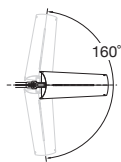

### Specifications:

Horizontal and vertical reach

Shade pivot

Fixture rotation (all mounts)