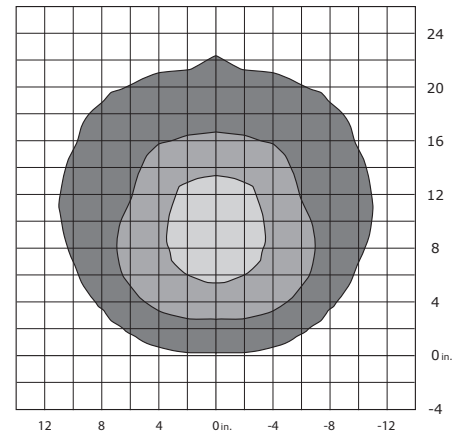

Photometrics

Source at 15.75"

Illumination, footcandles

Mounting options:

* Designed for Sierra Tool Bar. Works with many other rail systems.

©2009 Workrite Ergonomics
All referenced company and product names are trademarks, registered trademarks or copyrights of their respective holders.

Workrite Ergonomics, Inc.
1450 Technology Lane,
Petaluma, CA 94954
www.workriteergo.com
800.959.9675

Workrite
ergonomics®