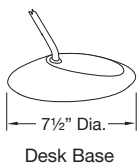

Mounting options:

* Designed for Sierra Tool Bar. Works with many other rail systems.