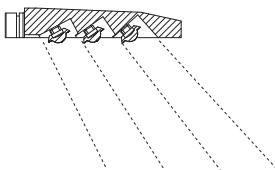

Asymmetric light projection reduces glare

Illuminate Your Work With Style and Sustainability

The Workrite Soleil LED task light brings elegance and functionality to the workspace. Combining energy efficient LED's with the fluid motion and elegant styling of the arm, the Workrite Soleil represents the next generation of lighting technology.

Ergonomic Adjustability

The Workrite Soleil task light features a spring-loaded, self-balancing arm for smooth vertical and lateral adjustments. The shade maintains position to optimize the incident angle of light, thus minimizing glare. Soleil's user-adjustable features include: 14" adjustable height range, 22" of horizontal reach, 360° of rotation at base and 160° lateral pivot for shade.

Green Features for LEED Eligibility

Workrite Soleil is eligible for 4-6 LEED credits based on its energy use and material composition. The energy efficient LED's in the Soleil consume only 9 watts, providing significant energy savings over fluorescent and incandescent lamps. The integrated long-lasting LED's provide an average lifetime of 50,000 hours of operation—up to 20 years of normal function. The fixture is manufactured from up to 60% post-consumer recycled materials in the body and base, using a VOC-free manufacturing process. These materials are recyclable at the end of the product's lifetime. Together, these green features and sustainable design make Workrite Soleil a natural choice.

Engineered to Reduce Glare and Improve Visual Comfort

The Workrite Soleil features precision engineered optical grade PMMA lenses to optimize the light distribution. Each LED and lens is precisely aligned to create a combined light output that reduces glare and maximizes visual comfort for better productivity.

At Workrite we believe every body has a right to work comfortably and safely for maximum productivity. You can trust Workrite, as 75% of Fortune 100 companies have, for solutions that fit today's diverse range of workers.