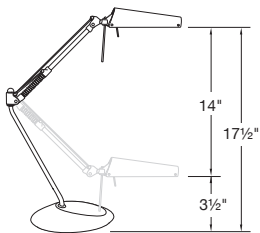

Specifications:

Horizontal and vertical reach