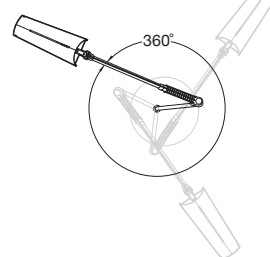

### Specifications:

Horizontal and vertical reach

Shade pivot

Fixture rotation (all mounts)