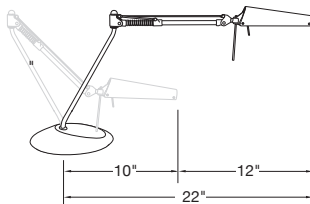

Specifications:

Horizontal and vertical reach