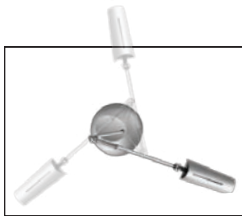

Workrite Soleil™

Task Lighting

Better light by design with a wide range of adjustments